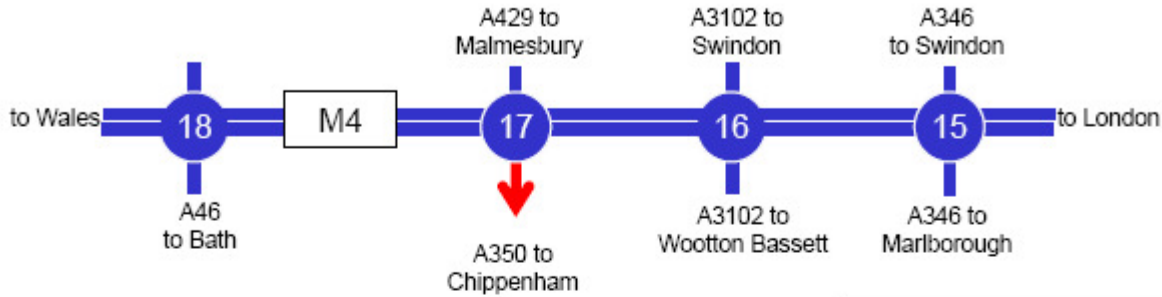

## From the M4 Motorway

- ▶ Exit at J17 and take the A350 to Chippenham, then Melksham
- ▶ Follow the road to Melksham, passing the Leekes store on your right
- ▶ Go through the next set of traffic lights by McDonalds
- ▶ Continue through the next set of traffic lights by the subway
- ▶ At the roundabout by Countrywide Stores, go straight ahead (2nd exit)
- ▶ At the next roundabout, turn right (2nd exit, remaining on the A350)
- ▶ You will arrive at a roundabout signposted Hampton Park West to the right. As you turn right, you will see the factory on your left

## From the M3 and A303

- ▶ Leave the M3 at J8 onto the A303 to Andover
- ▶ Leave the A303 at the A36 to Warminster and Bath
- ▶ Follow the A350 through Westbury
- ▶ At the Yarnbrook roundabout (Texaco garage on your left and Hungry Horse pub in front of you), turn right (A350)
- ▶ Continue on A350 for several miles until you come to a roundabout signposted Hampton Park West to the left
- ▶ **ARTIS is located in the main Avon Building, please report to reception**

## By Rail

Chippenham Railway Station, with direct trains to London, is 9 miles from Hampton Park West